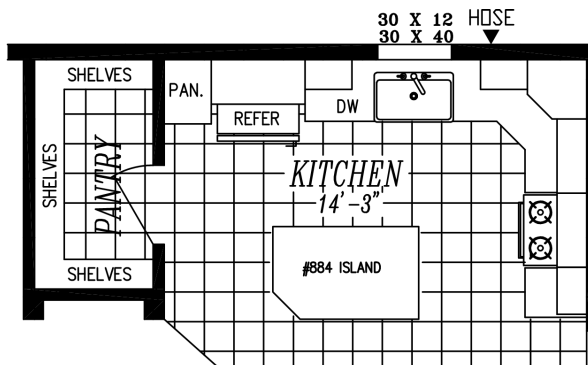

OPT. 48 x 72 SHWR.

OPT. KITCHEN W/ PANTRY

OPT. BDRM.-4 IPO LG. UTILITY